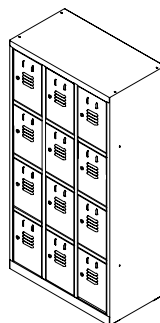

rocada

T403

Medidas / Dimensions / Maße (cm)

ref. T403M1P

ref. T403M2P

ref. T403M3P

ref. T403M4P

ref. T403M5P

Ref.

cm (producto / product / produkt / produit)

T403M1P XXXX-XXXX

121 x 180 x 50

T403M2P XXXX-XXXX

121 x 180 x 50

T403M3P XXXX-XXXX

121 x 180 x 50

T403M4P XXXX-XXXX

121 x 180 x 50

T403M5P XXXX-XXXX

121 x 180 x 50