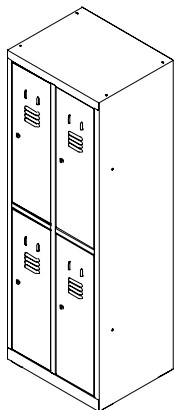

rocada

T402

Medidas / Dimensions / Maße (cm)

ref. T402M1P

ref. T402M2P

ref. T402M3P

ref. T402M4P

ref. T402M5P

Ref.

cm (producto / product / produkt / produit)

T402M1P XXXX-XXXX

81 x 180 x 50

T402M2P XXXX-XXXX

81 x 180 x 50

T402M3P XXXX-XXXX

81 x 180 x 50

T402M4P XXXX-XXXX

81 x 180 x 50

T402M5P XXXX-XXXX

81 x 180 x 50