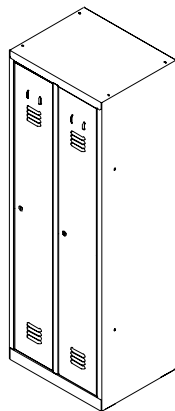

rocada

T402

Medidas / Dimensions / Maße (cm)

ref. T402M1P

ref. T402M2P

ref. T402M3P

ref. T402M4P

ref. T402M5P

Ref.

cm (producto / product / produkt / produit)

T402M1P XXXX-XXXX

81 x 180 x 50

T402M2P XXXX-XXXX

81 x 180 x 50

T402M3P XXXX-XXXX

81 x 180 x 50

T402M4P XXXX-XXXX

81 x 180 x 50

T402M5P XXXX-XXXX

81 x 180 x 50