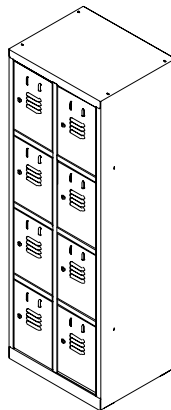

rocada

T402

Medidas / Dimensions / Maße (cm)

ref. T402M1P

ref. T402M2P

ref. T402M3P

ref. T402M4P

ref. T402M5P

Ref.

cm (producto / product / produkt / produit)

T402M1P XXXX-XXXX

81 x 180 x 50

T402M2P XXXX-XXXX

81 x 180 x 50

T402M3P XXXX-XXXX

81 x 180 x 50

T402M4P XXXX-XXXX

81 x 180 x 50

T402M5P XXXX-XXXX

81 x 180 x 50