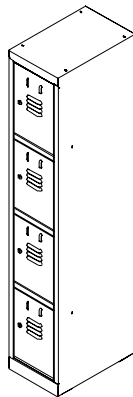

rocada

T401

Medidas / Dimensions / Maße (cm)

ref. T401M1P

ref. T401M2P

ref. T401M3P

ref. T401M4P

ref. T401M5P

Ref.

cm (producto / product / produkt / produit)

T401M1P XXXX-XXXX

42 x 180 x 50

T401M2P XXXX-XXXX

42 x 180 x 50

T401M3P XXXX-XXXX

42 x 180 x 50

T401M4P XXXX-XXXX

42 x 180 x 50

T401M5P XXXX-XXXX

42 x 180 x 50