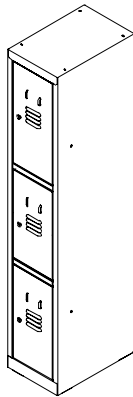

rocada

T401

Medidas / Dimensions / Maße (cm)

ref. T401M1P

ref. T401M2P

ref. T401M3P

ref. T401M4P

ref. T401M5P

Ref.

cm (producto / product / produkt / produit)

T401M1P XXXX-XXXX

42 x 180 x 50

T401M2P XXXX-XXXX

42 x 180 x 50

T401M3P XXXX-XXXX

42 x 180 x 50

T401M4P XXXX-XXXX

42 x 180 x 50

T401M5P XXXX-XXXX

42 x 180 x 50