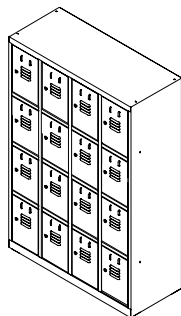

rocada

T304

Medidas / Dimensions / Maße (cm)

ref. T304M1P

ref. T304M2P

ref. T304M3P

ref. T304M4P

ref. T304M5P

Ref.

cm (producto / product / produkt / produit)

T304M1P XXXX-XXXX

121 x 180 x 50

T304M2P XXXX-XXXX

121 x 180 x 50

T304M3P XXXX-XXXX

121 x 180 x 50