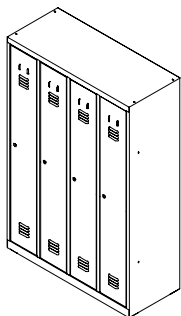

rocada

T304

Medidas / Dimensions / Maße (cm)

ref. T304M1P

ref. T304M2P

ref. T304M3P

ref. T304M4P

ref. T304M5P

Ref.

cm (producto / product / produkt / produit)

T304M1P XXXX-XXXX

121 x 180 x 50

T304M2P XXXX-XXXX

121 x 180 x 50

T304M3P XXXX-XXXX

121 x 180 x 50