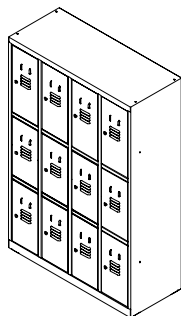

rocada

T304

Medidas / Dimensions / Maße (cm)

ref. T304M1P

ref. T304M2P

ref. T304M3P

ref. T304M4P

ref. T304M5P

Ref.

cm (producto / product / produkt / produit)

T304M1P XXXX-XXXX

121 x 180 x 50

T304M2P XXXX-XXXX

121 x 180 x 50

T304M3P XXXX-XXXX

121 x 180 x 50