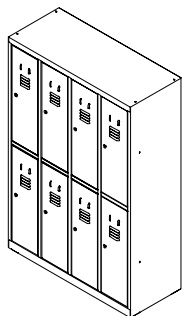

rocada

T304

Medidas / Dimensions / Maße (cm)

ref. T304M1P

ref. T304M2P

ref. T304M3P

ref. T304M4P

ref. T304M5P

Ref.

cm (producto / product / produkt / produit)

T304M1P XXXX-XXXX

121 x 180 x 50

T304M2P XXXX-XXXX

121 x 180 x 50

T304M3P XXXX-XXXX

121 x 180 x 50