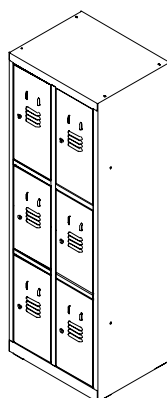

rocada

T302

Medidas / Dimensions / Maße (cm)

ref. T302M1P

ref.
T302M2P

ref.
T302M3P

ref.
T302M4P

ref.
T302M5P

Ref.

cm (producto / product / produkt / produit)

T302M1P XXXX-XXXX

62 x 180 x 50

T302M2P XXXX-XXXX

62 x 180 x 50

T302M3P XXXX-XXXX

62 x 180 x 50

T302M4P XXXX-XXXX

62 x 180 x 50

T302M5P XXXX-XXXX

62 x 180 x 50