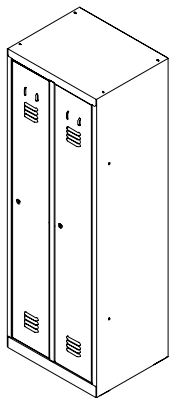

rocada

T302

Medidas / Dimensions / Maße (cm)

ref. T302M1P

ref.
T302M2P

ref.
T302M3P

ref.
T302M4P

ref.
T302M5P

Ref.

cm (producto / product / produkt / produit)

T302M1P XXXX-XXXX

62 x 180 x 50

T302M2P XXXX-XXXX

62 x 180 x 50

T302M3P XXXX-XXXX

62 x 180 x 50

T302M4P XXXX-XXXX

62 x 180 x 50

T302M5P XXXX-XXXX

62 x 180 x 50