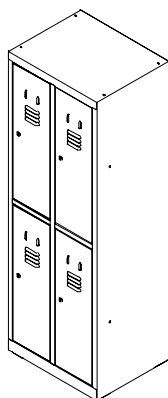

rocada

T302

Medidas / Dimensions / Maße (cm)

ref. T302M1P

ref.
T302M2P

ref.
T302M3P

ref.
T302M4P

ref.
T302M5P

Ref.

cm (producto / product / produkt / produit)

T302M1P XXXX-XXXX

62 x 180 x 50

T302M2P XXXX-XXXX

62 x 180 x 50

T302M3P XXXX-XXXX

62 x 180 x 50

T302M4P XXXX-XXXX

62 x 180 x 50

T302M5P XXXX-XXXX

62 x 180 x 50