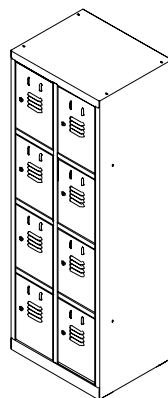

rocada

T302

Medidas / Dimensions / Maße (cm)

ref. T302M1P

ref.
T302M2P

ref.
T302M3P

ref.
T302M4P

ref.
T302M5P

Ref.

cm (producto / product / produkt / produit)

T302M1P XXXX-XXXX

62 x 180 x 50

T302M2P XXXX-XXXX

62 x 180 x 50

T302M3P XXXX-XXXX

62 x 180 x 50

T302M4P XXXX-XXXX

62 x 180 x 50

T302M5P XXXX-XXXX

62 x 180 x 50