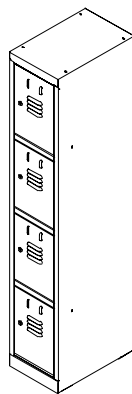

rocada

T301

Medidas / Dimensions / Maße (cm)

ref. T301M1P

ref. T301M2P

ref. T301M3P

ref. T301M4P

ref. T301M5P

Ref.

cm (producto / product / produkt / produit)

T301M1P XXXX-XXXX

33 x 180 x 50

T301M2P XXXX-XXXX

33 x 180 x 50

T301M3P XXXX-XXXX

33 x 180 x 50

T301M4P XXXX-XXXX

33 x 180 x 50

T301M5P XXXX-XXXX

33 x 180 x 50