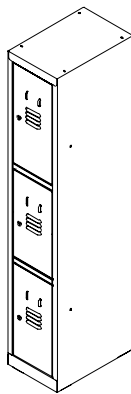

rocada

T301

Medidas / Dimensions / Maße (cm)

ref. T301M1P

ref. T301M2P

ref. T301M3P

ref. T301M4P

ref. T301M5P

Ref.

cm (producto / product / produkt / produit)

T301M1P XXXX-XXXX

33 x 180 x 50

T301M2P XXXX-XXXX

33 x 180 x 50

T301M3P XXXX-XXXX

33 x 180 x 50

T301M4P XXXX-XXXX

33 x 180 x 50

T301M5P XXXX-XXXX

33 x 180 x 50