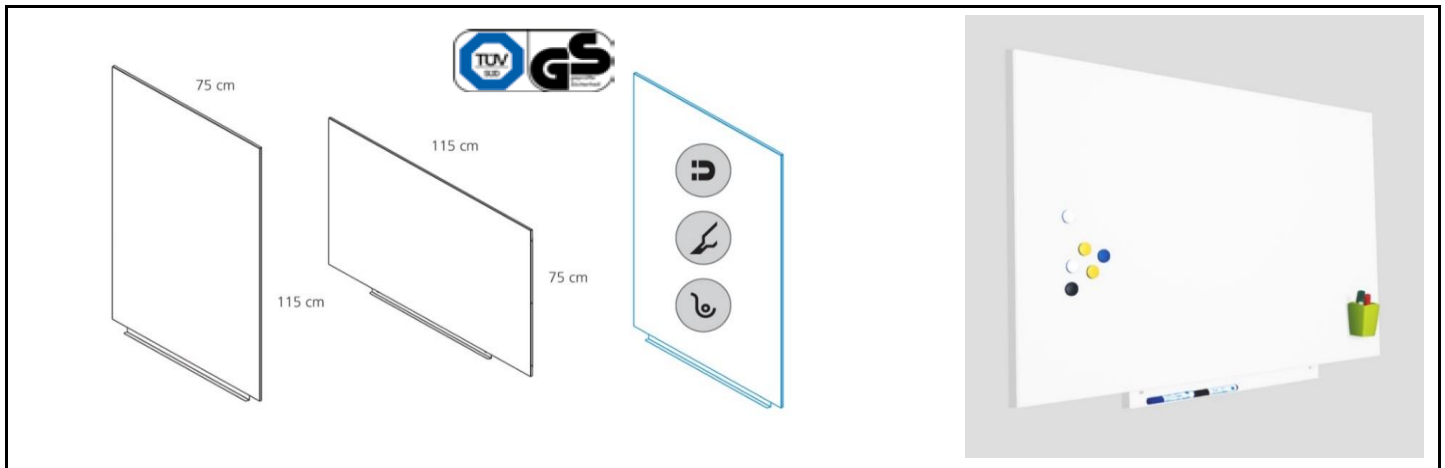

Materiales

Superficie realizada en chapa de acero de 0,7mm espesor
Protección adicional en PET
Bandeja realizada en chapa de acero de 0,7mm
Fijación mediante imanes. Sistema patentado
Trasera realizada en cartón
Plantilla de instalación realizada en cartón

Características de producto

Pizarra modular sin marco perimetral
Fijación vertical y horizontal
Modular para conseguir la medida deseada
Permite accesorio de papel RD-6430
Muy fácil instalación
Producto certificado con la marca GS

Acabados Epoxy

Superficie color blanco RAL 9010
Protección adicional PET

Materials

Main surface made in steel sheet of 0,7mm thickness
Additional protection (PET film)
Pen tray made in steel sheet of 0,7mm thickness
Fixation and installation through magnets. Patented system
Back side made in carton
Template made in carton

Product features

Modular frameless whiteboard
Can be placed either vertically or horizontally.
From a single unit up to covering a whole wall
Allows the accessory paper block RD-6430R
Very easy and simple to build
Certified product

Epoxy finishes

Surface finish: white RAL 9010
Additional film made in PET

Ref	Código EAN / EAN Code
RD-6520PRO	8427951652027
RD-6520PRO-9006	8427951002046

Ref	Descripción / Description	Embalaje / Packaging (mm)			m³	kg
RD-6520PRO	Pizarra modular / Modular whiteboard	1240	840	30	0,031	8,15
RD-6520PRO-9006	Pizarra modular / Modular whiteboard	1240	840	30	0,031	8,15