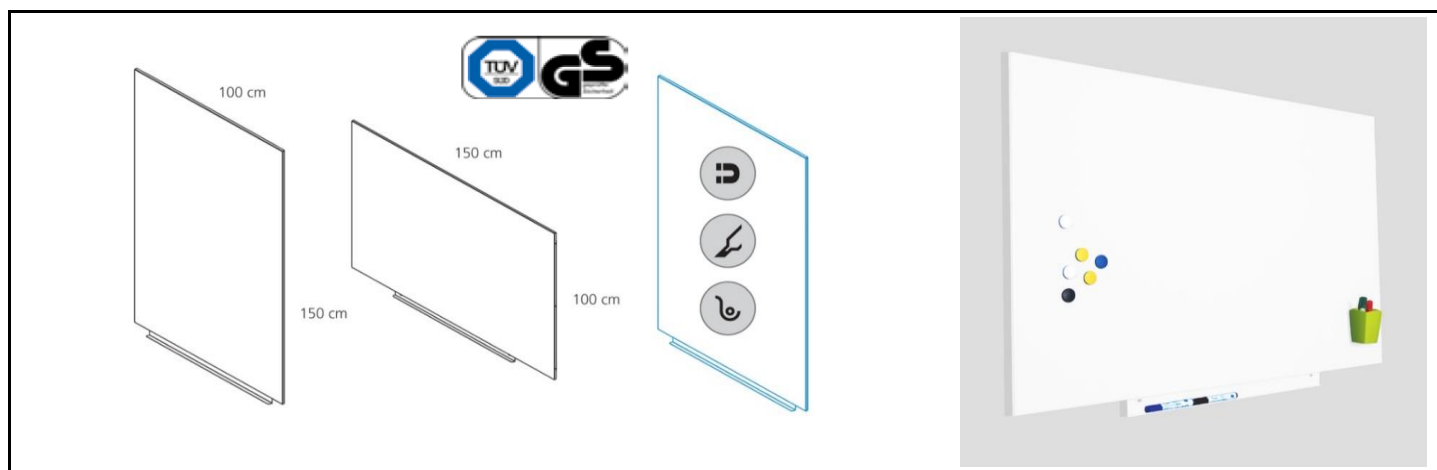

Materiales

Superficie realizada en chapa de acero de 0,7mm espesor
Protección adicional en PET
Bandeja realizada en chapa de acero de 0,7mm
Fijación mediante imanes. Sistema patentado
Trasera realizada en cartón
Plantilla de instalación realizada en cartón

Características de producto

Pizarra modular sin marco perimetral
Fijación vertical y horizontal
Modular para conseguir la medida deseada
Permite accesorio de papel RD6430
Muy fácil instalación
Producto certificado con la marca GS

Acabados Epoxy

Superficie color blanco RAL 9010
Protección adicional PET

Materials

Main surface made in steel sheet of 0,7mm thickness
Additional protection (PET film)
Pen tray made in steel sheet of 0,7mm thickness
Fixation and installation through magnets. Patented system
Back side made in carton
Template made in carton

Product features

Modular frameless whiteboard
Can be placed either vertically or horizontally.
From a single unit up to covering a whole wall
Allows the accessory paper block RD6430R
Very easy and simple to build
Certified product

Epoxy finishes

Surface finish: white RAL 9010
Additional film made in PET

Ref	Código EAN / EAN Code
RD6521PRO	8427951652126
RD6521PRO-9006	8427951002047

Ref	Descripción / Description	Embalaje / Packaging (mm)			m³	kg
RD6521PRO	Pizarra modular / Modular whiteboard	1590	1090	30	0,052	16,10
RD6521PRO-9006	Pizarra modular / Modular whiteboard	1590	1090	30	0,052	16,10