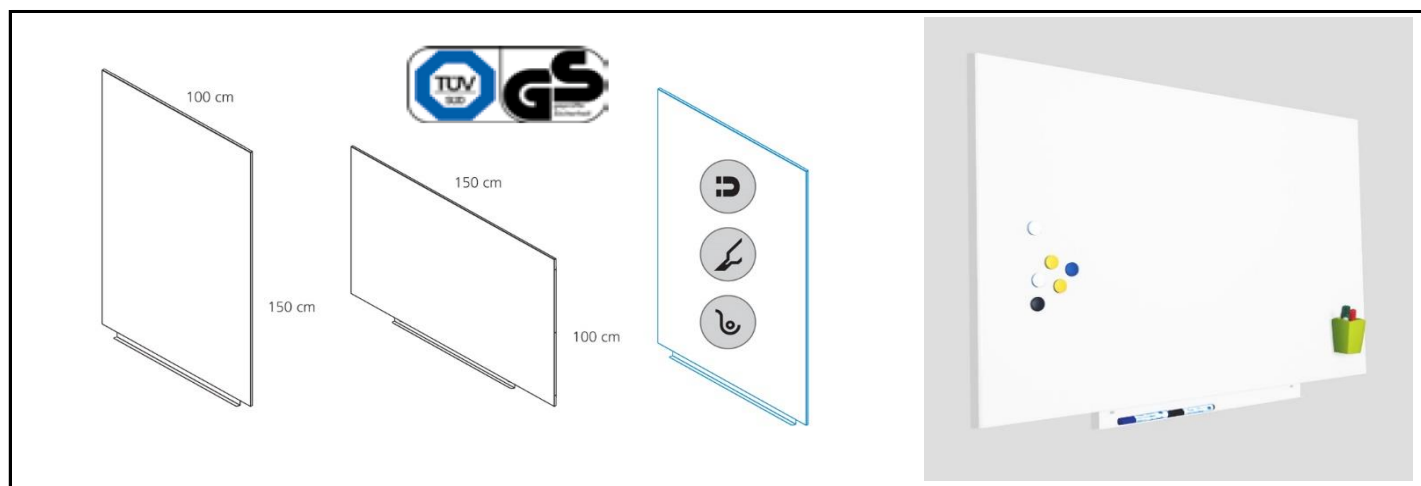

Acabados Epoxy

Color según modelo

Materials

Main surface made in steel sheet of 0,7mm thickness
Pen tray made in steel sheet of 0,7mm thickness
Fixation and installation through magnets. Patented system
Back side made in carton
Template made in carton

Product features

Modular frameless whiteboard
Can be placed either vertically or horizontally.
Allows the accessory paper block RD-6430R

Epoxy finishes

Colour according to the model

Ref	Código EAN / EAN Code
RD6421R	8427951642110
RD6421R-630	8427951642165
RD6421R-230	8427951642134
RD6421R-490	8427951642141
RD6421R-1013	8427951001901
RD6421R-1015	8427951001902
RD6421R-1016	8427951101617
RD6421R-1023	8427951102317
RD6421R-2002	8427951001903
RD6421R-2008	8427951001904
RD6421R-3002	8427951001905
RD6421R-3012	8427951001906
RD6421R-3014	8427951001907

Ref	Código EAN / EAN Code
RD6421R-3015	8427951001908
RD6421R-4005	8427951001909
RD6421R-5017	8427951001910
RD6421R-5021	8427951001911
RD6421R-5024	8427951001912
RD6421R-6018	8427951001913
RD6421R-6019	8427951001914
RD6421R-6027	8427951602718
RD6421R-7030	8427951001916
RD6421R-7033	8427951001917
RD6421R-7035	8427951764218
RD6421R-7038	8427951001918
RD6421R-7039	8427951001919

Ref	Descripción / Description	Embalaje / Packaging (mm)			m³	kg
RD6421R	Pizarra modular lacada / Lacquered modular Whiteboard	1590	1090	30	0,052	16,10