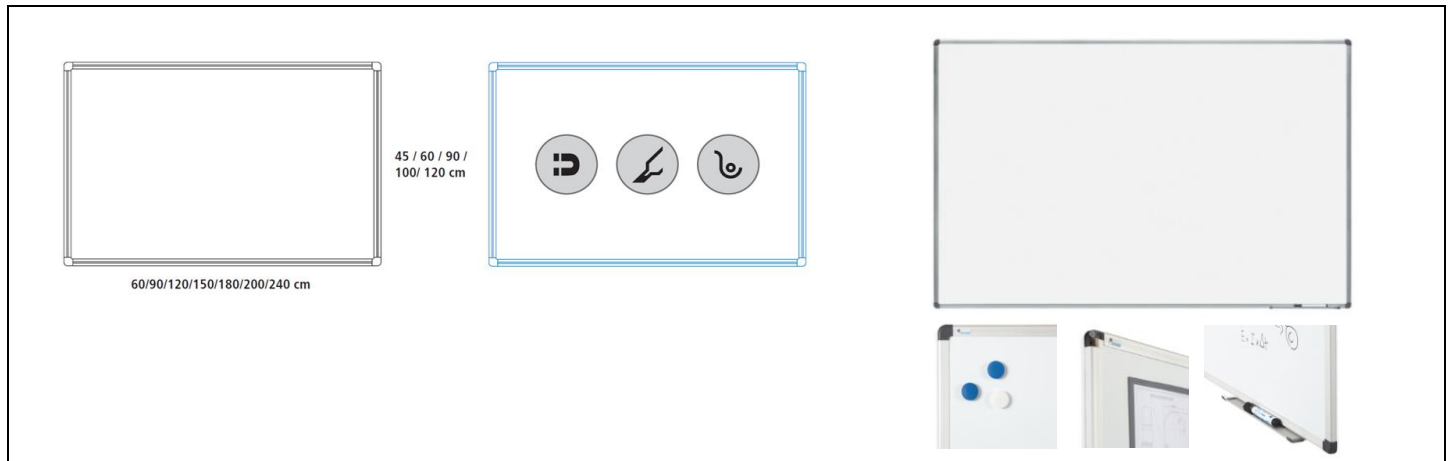

Características técnicas

Superficie magnética
Fijación mediante 4 puntos
Se suministra herraje para su fijación.

Epoxy finishes

Magnetic surface
Fixed by 4 points
All the fixed parts included

Ref (cm)	Código EAN / EAN Code
RD6400 (60x45)	8427951640017
RD6402 (90x60)	8427951640215
RD6404 (120x90)	8427951640413
RD6406 (150x100)	8427951640611
RD6407 (150x120)	8427951640703
RD6408 (180x120)	8427951640819
RD6410 (200x100)	8427951641014
RD6411 (200x120)	8427951641113
RD6412 (240x120)	8427951641212

Ref	Descripción / Description	Embalaje / Packaging (mm)			m³	kg
RD6400	Pizarra de pared lacada / Laquered Whiteboard	720	470	22	0,007	2,10
RD6402	Pizarra de pared lacada / Laquered Whiteboard	1030	620	25	0,016	3,91
RD6404	Pizarra de pared lacada / Laquered Whiteboard	1330	920	25	0,031	7,44
RD6406	Pizarra de pared lacada / Laquered Whiteboard	1650	1060	25	0,044	11,50
RD6407	Pizarra de pared lacada / Laquered Whiteboard	1650	1260	25	0,052	12,05
RD6408	Pizarra de pared lacada / Laquered Whiteboard	2000	1260	25	0,063	14,30
RD6410	Pizarra de pared lacada / Laquered Whiteboard	2200	1050	25	0,058	13,28
RD6411	Pizarra de pared lacada / Laquered Whiteboard	2200	1260	25	0,069	14,30
RD6412	Pizarra de pared lacada / Laquered Whiteboard	2590	1260	25	0,082	18,82

FICHA TÉCNICA / TECHNICAL DATA SHEET