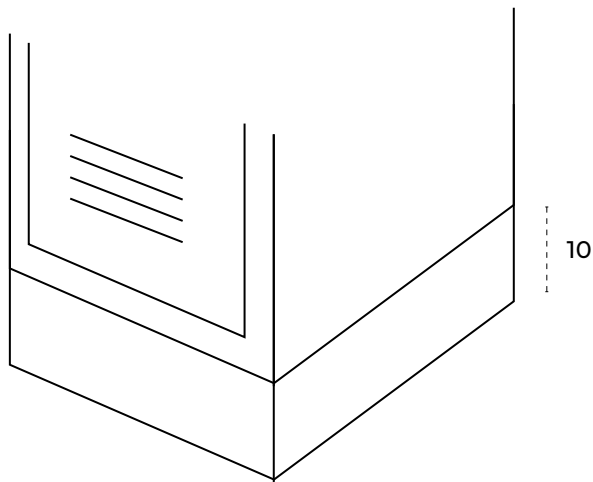

rocada

LOCKLINE_TZ

Medidas / Dimensions / Maße (cm)

Ref.

cm (producto / product / produkt / produit)

TZ31M-XXXX

33 x 10 x 50

TZ32M-XXXX

62 x 10 x 50

TZ33M-XXXX

91 x 10 x 50

TZ34M-XXXX

121 x 10 x 50

TZ41M-XXXX

43 x 10 x 50

TZ42M-XXXX