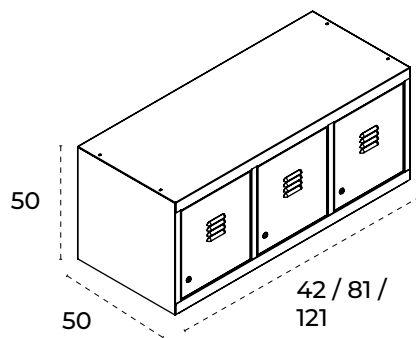

rocada

LOCKLINE_TAL

Medidas / Dimensions / Maße (cm)

ref. TAL31M / TAL32M /
TAL33M / TAL34M /

ref. TAL41M / TAL42M /
TAL43M

Ref.

cm (producto / product / produkt / produit)

TAL31M-XXXX-XXXX

33 x 50 x 50

TAL32M-XXXX-XXXX

62 x 50 x 50

TAL33M-XXXX-XXXX

91 x 50 x 50

TAL34M-XXXX-XXXX

121 x 50 x 50

TAL41M-XXXX-XXXX