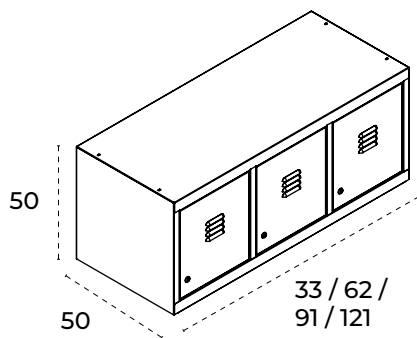

rocada

LOCKLINE_TAL

Medidas / Dimensions / Maße (cm)

ref. TAL31M / TAL32M /
TAL33M / TAL34M /

ref. TAL41M / TAL42M /
TAL43M

Ref.

cm (producto / product / produkt / produit)

TAL31M-XXXX-XXXX

33 x 50 x 50

TAL32M-XXXX-XXXX

62 x 50 x 50

TAL33M-XXXX-XXXX

91 x 50 x 50

TAL34M-XXXX-XXXX

121 x 50 x 50

TAL41M-XXXX-XXXX