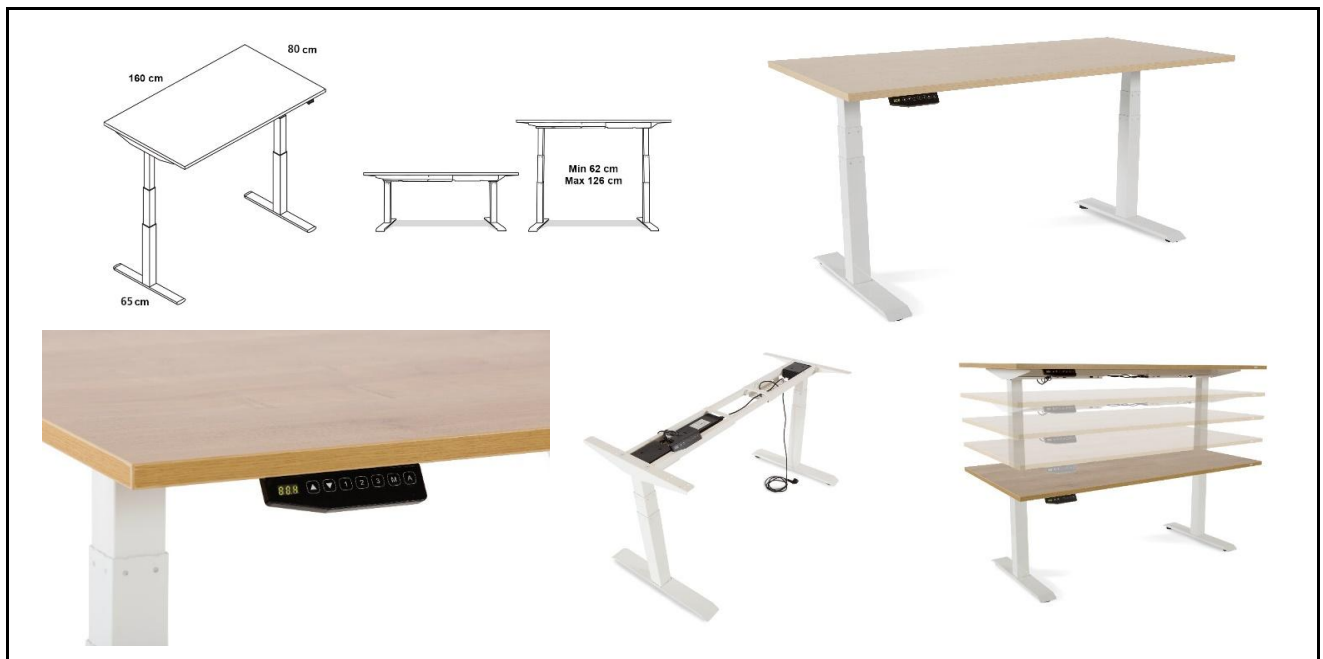

Materiales

Estructura realizada en tubo y chapa de acero
 Tablero realizado en melamina de 25mm. Canto PVC 2mm
 Componentes eléctricos según norma EN62233:2008

Materials

Structure made in steel tube and steel sheet
 Top made in melamine of 25mm thick. Edge made in PVC 2mm thick
 Electrical unit by norms EN62233:2008

Product features

Adjustable in height by means of electrical mechanism
 Height adjustable system: 3 level column
 Memory of 3 position and anti collision device
 3m wiring (shuko 220V - 50Hz)
 Levelers included.
 640mm of height adjustment.
 Easy to assembly.

Ref	Descripción / Description	Embalaje / Packaging (mm)			m ³	kg
2002XCR	Mesa con regulación eléctrica - 160x80 cm / Table with electrical height adjustable system - 160x80 cm	1690	820	40	0,055	22,00
		1150	250	210	0,060	36,00

Referencia Reference: **2002XCR**
Descripción Description: **Mesa con regulación eléctrica (160x80 cm)**
Table with electrical height adjustable system (160x80 cm)
Familia Family product **SET**

ACABADOS