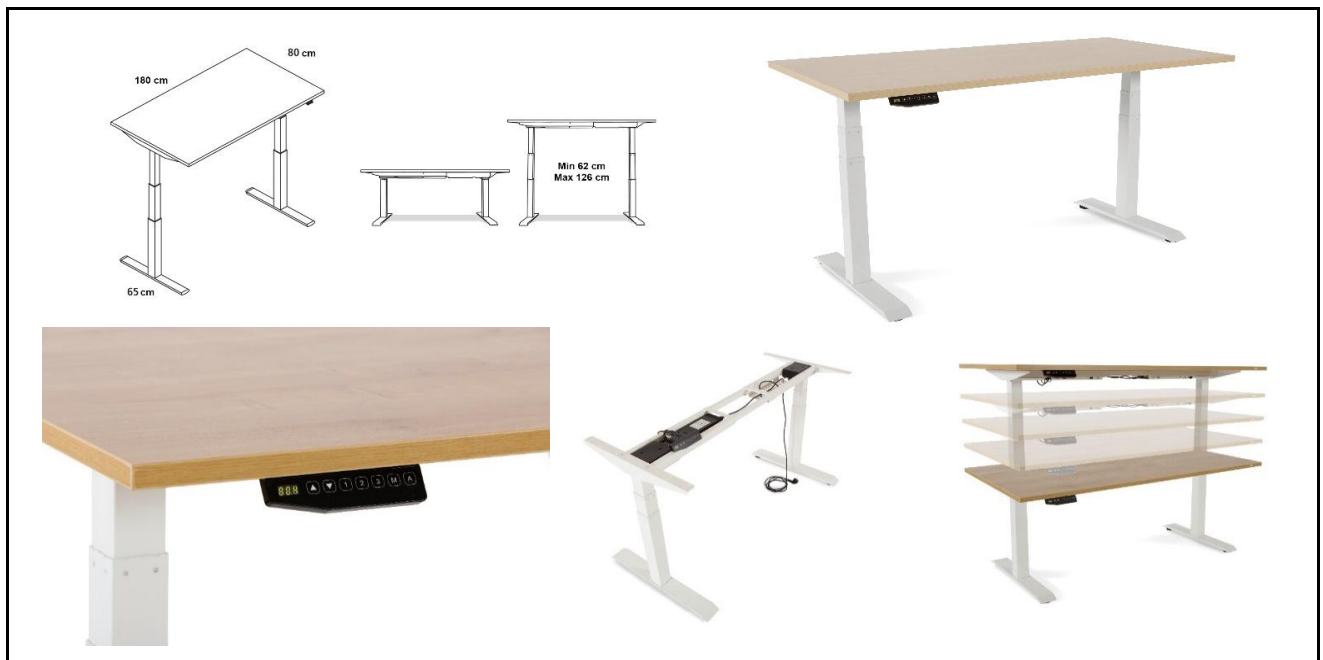

Product features

Adjustable in height by means of electrical mechanism
 Height adjustable system: 3 level column
 Memory of 3 position and anti collision device
 3m wiring (shuko 220V - 50Hz)
 Levelers included.
 640mm of height adjustment.
 Easy to assembly.

Ref	Descripción / Description	Embalaje / Packaging (mm)			m ³	kg
2003XCR	Mesa con regulación eléctrica - 180x80 cm / Table with electrical height adjustable system - 180x80 cm	1890	820	40	0,062	25,00
		1150	250	210	0,060	36,00